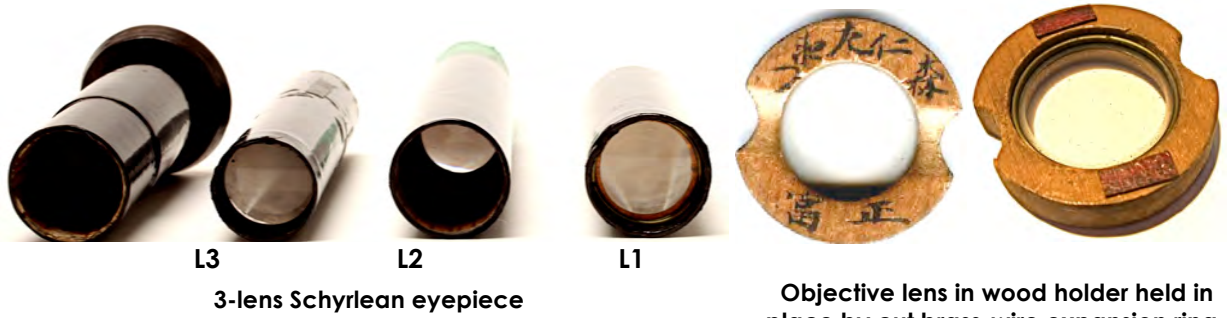

Mori Nizaemon Masatomi Telescope
WOLF TELESCOPES ID#HRA28

Some details of construction

All three eyepiece lenses are held in position by two brass-wire expansion rings within the parchment tubes.