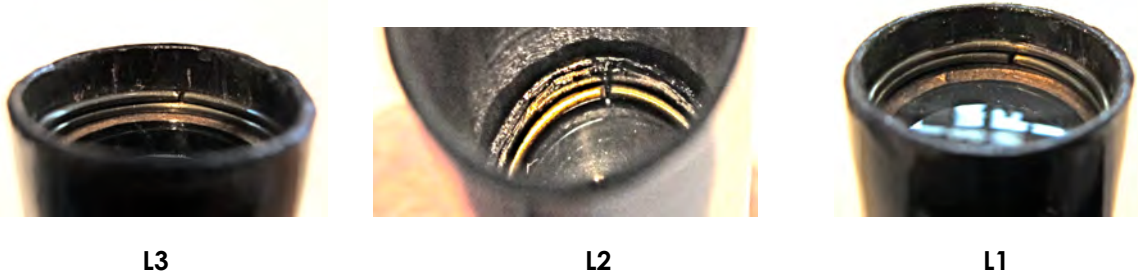

Comparisons

Mori Nizaemon Telescopes

Mori Nizaemon Comparison

- Mori Nizaemon Masatomi

森仁左衛門正富

- Mori Nizaemon Masakatsu

森仁左衛門正勝

Mori Nizaemon Masatomi Telescope
WOLF TELESCOPES ID#HRA28

17-mm Mori Nizaemon Masatomi refracting telescope, c. 1690-1840? (Wolf Collection HRA28)

Mori Nizaemon Masatomi Telescope
WOLF TELESCOPES ID#HRA28

Some details of construction

All three eyepiece lenses are held in position by two brass-wire expansion rings within the parchment tubes.

Stave construction of the main tube and 3-draw tubes is suggestive of an early origin perhaps late 17th century?

**Mori Nizaemon Masatomi Telescope
WOLF TELESCOPES ID#HRA28**

Comparisons with 78mm Mori Nizaemon Masakatsu Telescope, Kobe City Museum