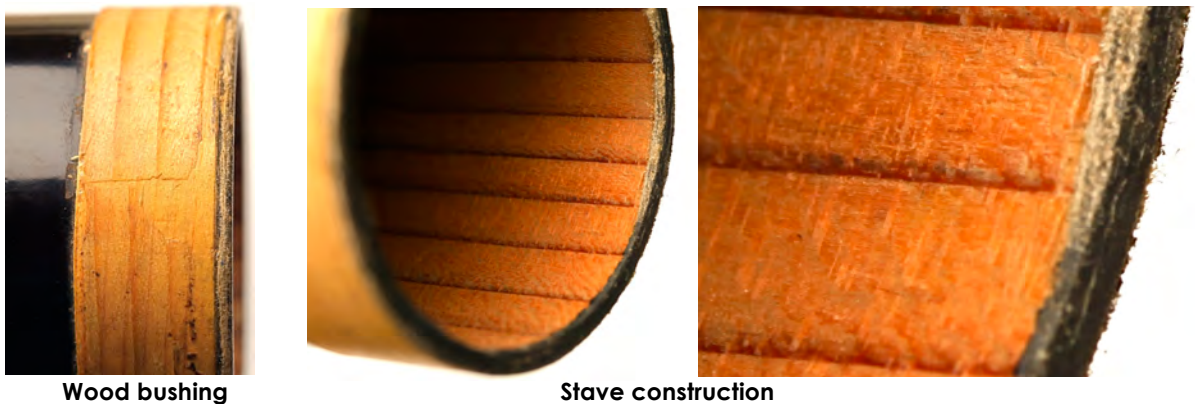

17-mm Mori Nizaemon Masatomi refracting telescope, c. 1690-1840? (Wolf Collection HRA28)

Mori Nizaemon Masatomi Telescope
WOLF TELESCOPES ID#HRA28

Some details of construction

All three eyepiece lenses are held in position by two brass-wire expansion rings within the parchment tubes.